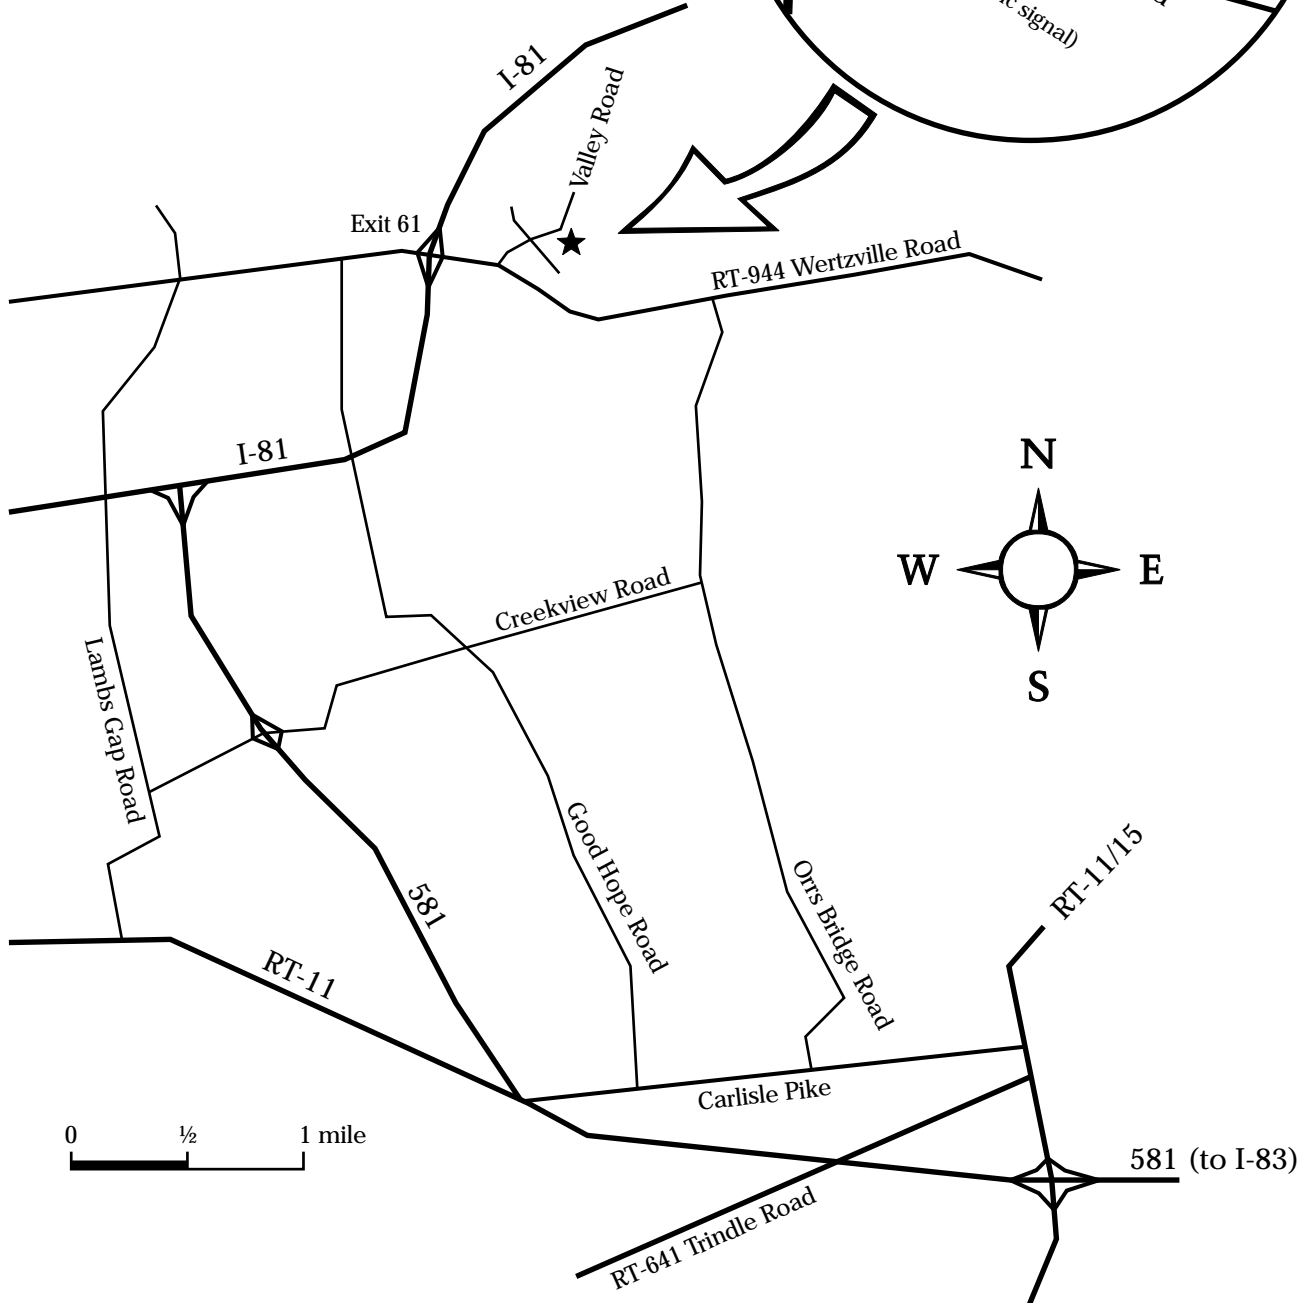

# Itten Dojo

*Traditional Martial Arts of Japan*

Pyramid Business Park  
4425 Valley Road, Suite 300  
Enola, PA 17025-2079  
Phone: 717.728.8871  
E-mail: ittendojocho@cs.com

From I-81 Exit 61, turn east on Wertzville Road (RT 944). Turn left onto Valley Road at the traffic signal and then, after just three-tenths of a mile, turn right onto Millennium Way at the entrance to Pyramid Business Park. Take the first left into the parking lot of the first building on the left, then walk down around the right side of the building to the lower-level entrance to the dojo. In nice weather, a blue flag with the dojo crest is flown at the top of the concrete staircase leading to the dojo.