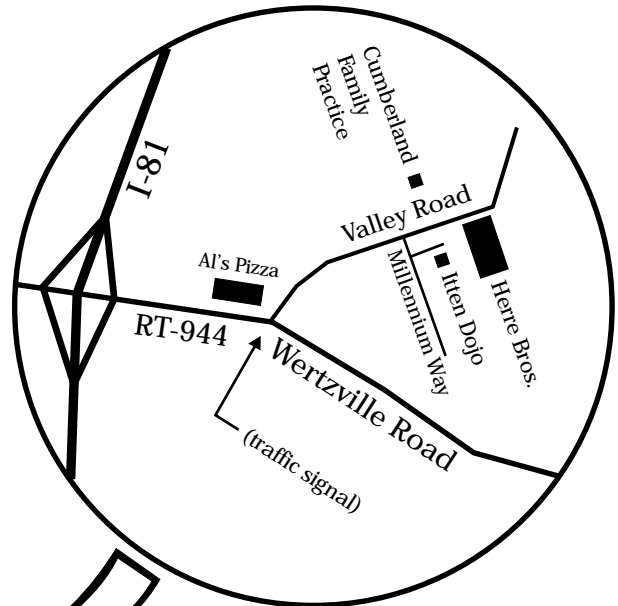

# Itten Dojo

*Traditional Martial Arts of Japan*

Pyramid Business Park  
4425 Valley Road, Suite 300  
Enola, PA 17025-2079  
Phone: 717.728.8871  
E-mail: ittendojocho@cs.com

From I-81 Exit 61, turn east on Wertzville Road (RT 944). Turn left onto Valley Road at the traffic signal and then, after just three-tenths of a mile, turn right onto Millennium Way at the entrance to Pyramid Business Park. Take the first left into the parking lot of the first building on the left, then walk down around the right side of the building to the lower-level entrance to the dojo. In nice weather, a blue flag with the dojo crest is flown at the top of the concrete staircase leading to the dojo.